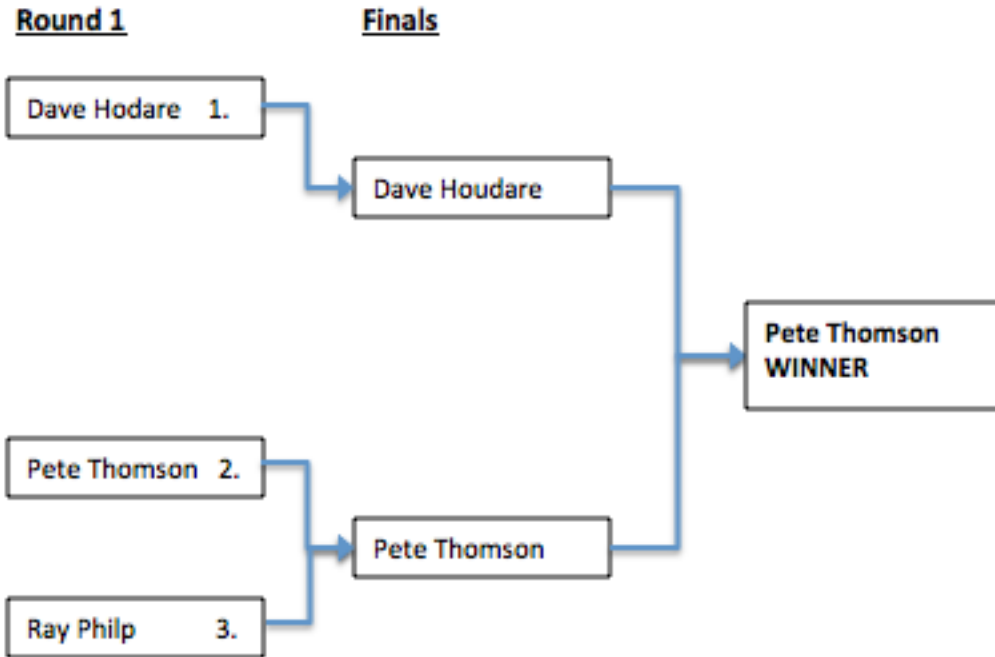

**CMDRA 2015 Eastern Series
June 20 & 21 at Grand Bend Motorplex**

Screamin' Eagle V-Rod Destroyer

Screamin' Eagle Super Gas

Finals