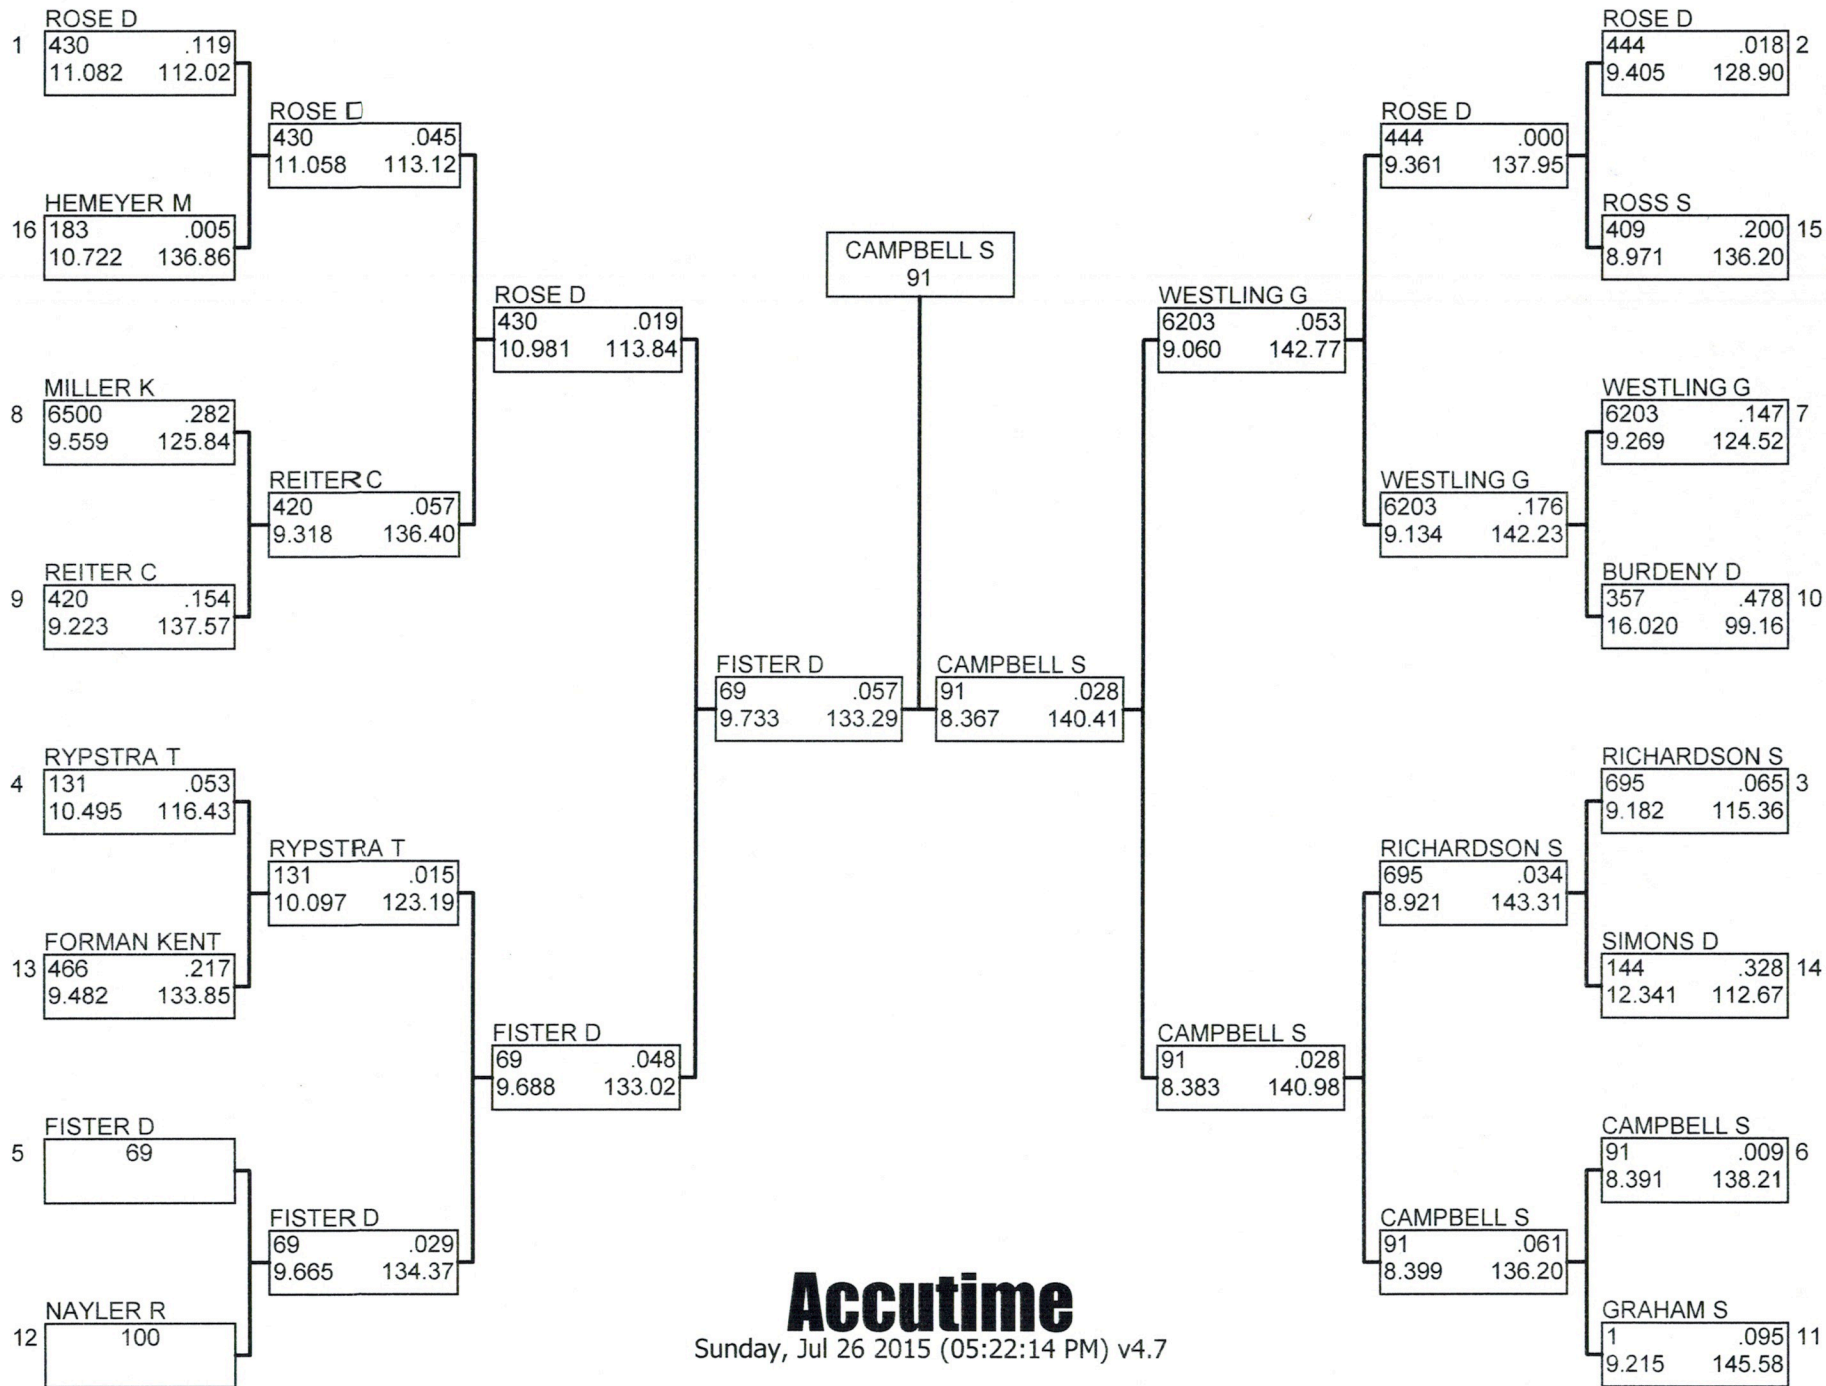

SUPER BIKE

**Accutime**

Sunday, Jul 26 2015 (05:22:14 PM) v4.7