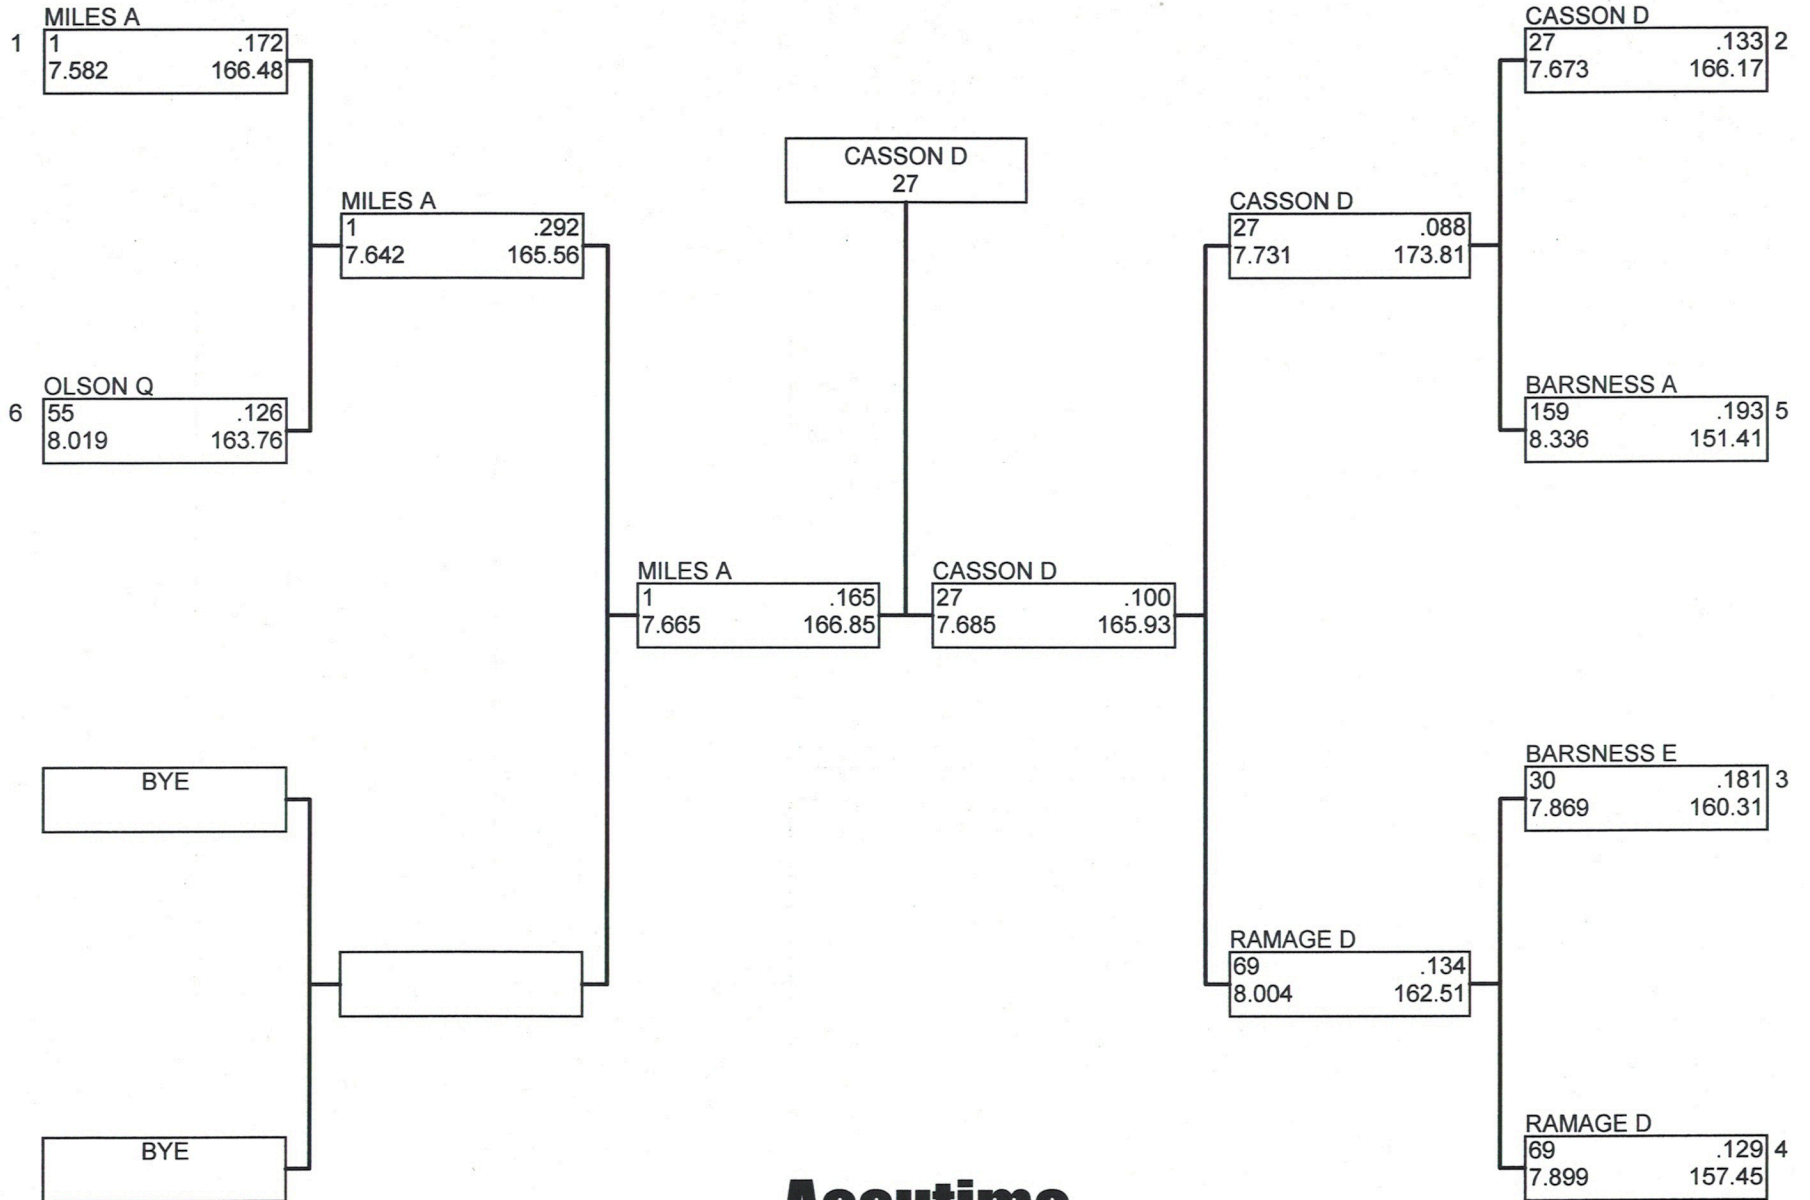

PRO DRAGSTER

**Accutime**

Sunday, Aug 7 2016 (05:50:10 PM) v4.7

**Accutime****Winners Report****PRO DRAGSTER****Winners****Losers**

PRO DRAGSTER: Round# (1 of TT)													
						Accutime							
Car#	Name	Dial	RT	ET	MPH	Car#	Name	Dial	RT	ET	MPH		
1)	27	CASSON D	—	.1223	8.1280	160.43	30	BARSNESS E	—	.1898	9.8193	95.34	
2)	1	MILES A	—	.2181	7.7264	157.07	55	OLSON Q	—	.1917	11.3876	80.40	
3)	159	BARSNESS A	—	.1651	7.9694	157.34	69	RAMAGE D	—	.3031	7.9589	162.28	
Low ET: (1 - MILES A)			7.7264			Top MPH: (69 - RAMAGE D)			162.28			Best RT: (27 - CASSON D) .1223	

PRO DRAGSTER: Round# (2 of TT)													
						Accutime							
Car#	Name	Dial	RT	ET	MPH	Car#	Name	Dial	RT	ET	MPH		
1)	55	OLSON Q	—	.1400	9.9628	95.74	DP of Line Fool	—	—	—	—	—	
2)	1	MILES A	—	.1850	7.6685	164.90	27	CASSON D	—	.1172	7.7595	166.60	
3)	30	BARSNESS E	—	.1268	7.8831	158.51	69	RAMAGE D	—	.1655	7.9552	155.66	
4)	159	BARSNESS A	—	.1144	8.9660	149.45	—	—	—	—	—	—	
Low ET: (1 - MILES A)			7.6685			Top MPH: (27 - CASSON D)			166.6			Best RT: (159 - BARSNESS A) .1144	

PRO DRAGSTER: Round# (2 of ELIM)													
						Accutime							
Car#	Name	Dial	RT	ET	MPH	Car#	Name	Dial	RT	ET	MPH		
1)	27	CASSON D	—	.0882	7.7306	173.81	69	RAMAGE D	—	.1342	8.0042	162.51	
2)	1	MILES A	—	.2917	7.6421	165.56	—	—	—	—	—	—	
Low ET: (1 - MILES A)			7.6421			Top MPH: (27 - CASSON D)			173.81			Best RT: (27 - CASSON D) .0882	

PRO DRAGSTER: Round# (3 of ELIM)													
						Accutime							
Car#	Name	Dial	RT	ET	MPH	Car#	Name	Dial	RT	ET	MPH		
1)	27	CASSON D	—	.0998	7.6852	165.93	1	MILES A	—	.1648	7.6646	166.85	
Low ET: (1 - MILES A)			7.6646			Top MPH: (1 - MILES A)			166.85			Best RT: (27 - CASSON D) .0998	